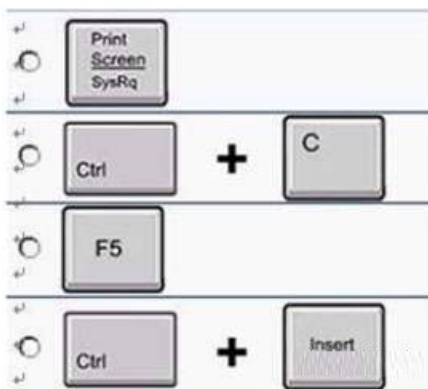

1. On the simulated Windows desktop carry out the necessary steps to restart the computer.

A. Select->start->shutdown->restart->ok

Answer: A

2. If the computer application you are working on has "frozen" what is the first thing you should do.?

- A. Re-install the non-responding application.
- B. Pressctrl+Alt+Delete.
- C. Turn off the PC's power supply.
- D. Slect Exit from the application's File menu.

Answer: B

3. Pressing which of the following keys would place a picture of what is currently displayed on your monitor onto the clipboard?